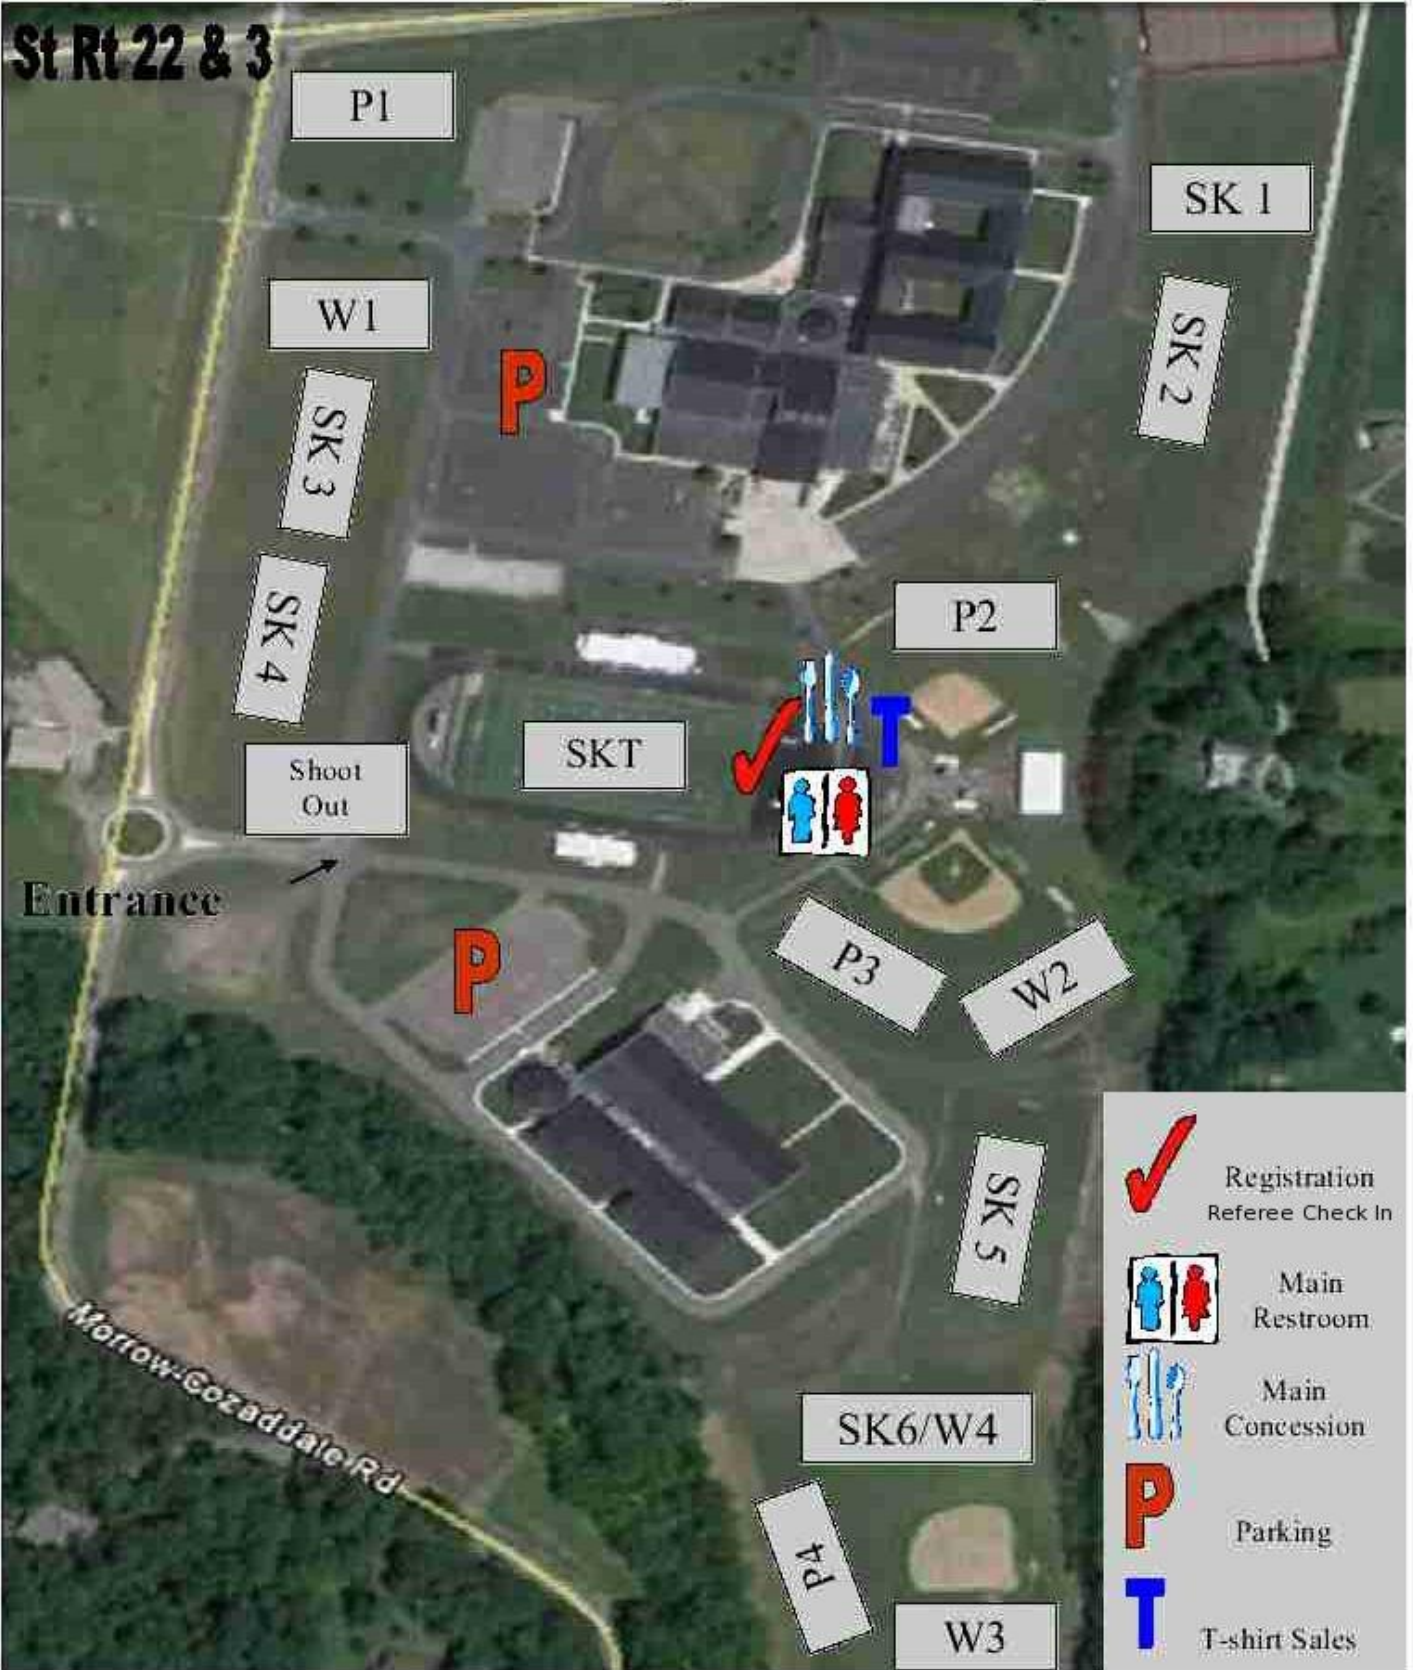

# Little Miami High School Complex

St Rt 22 & 3

P1

SK 1

W1

P

SK 2

SK 3

SK 4

P2

SKT

Shoot Out

Entrance

P

P3

W2

SK 5

Morrow-Gozadale Rd

SK6/W4

P4

W3

-  Registration  
Referee Check In
-  Main Restroom
-  Main Concession
-  Parking
-  T-shirt Sales