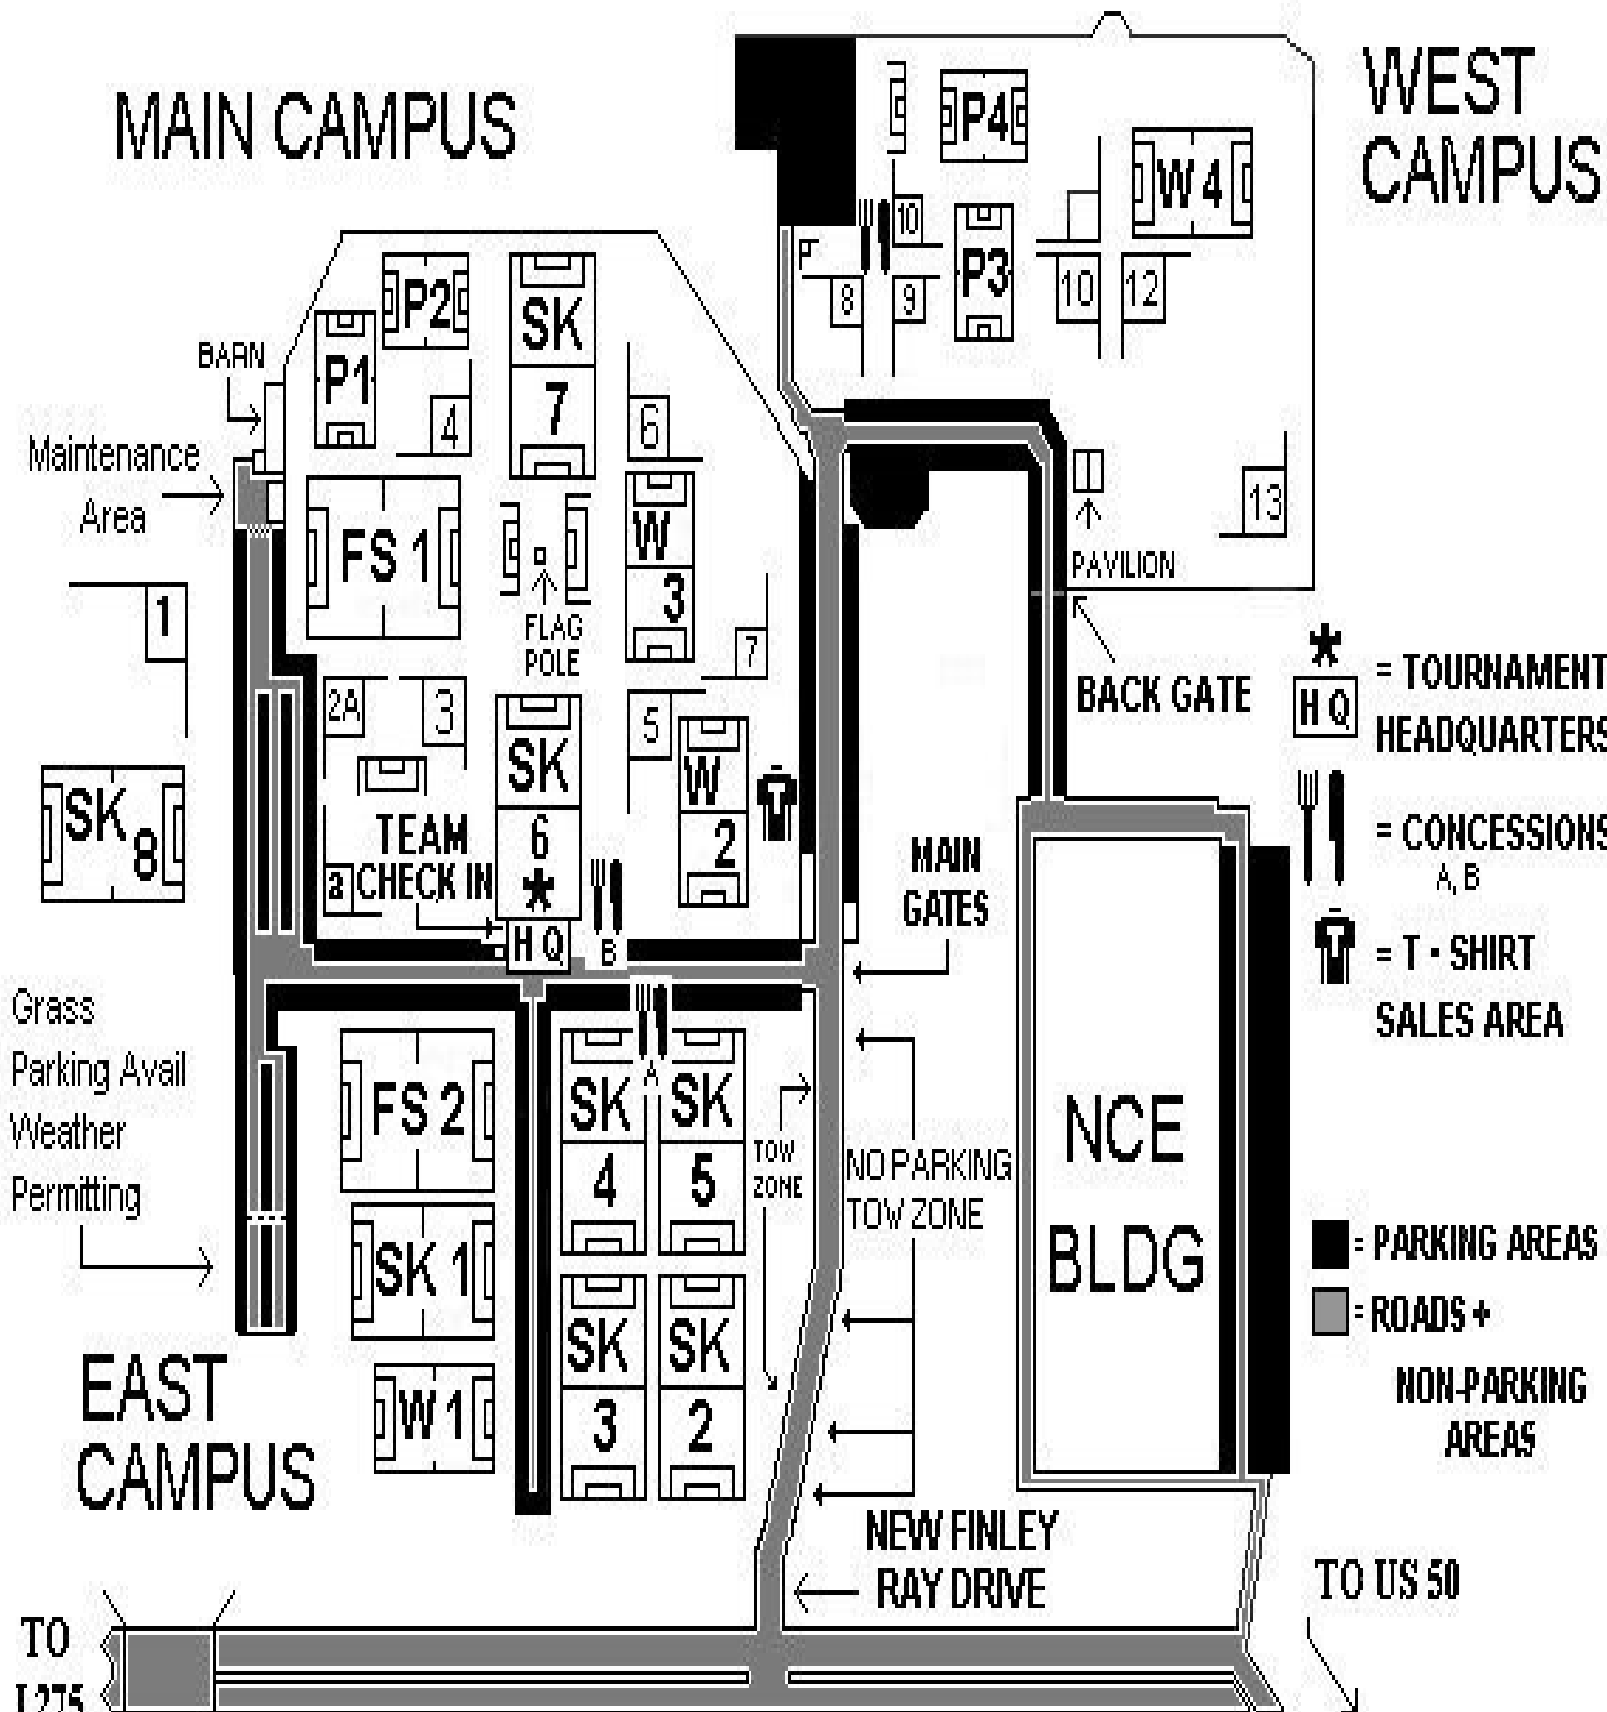

2008 OHIO STATE S A Y TOURNAMENT

NEW FINLEY RAY PARK -- MILFORD, OHIO

NOTE: RADAR SPEED TRAP ROAD